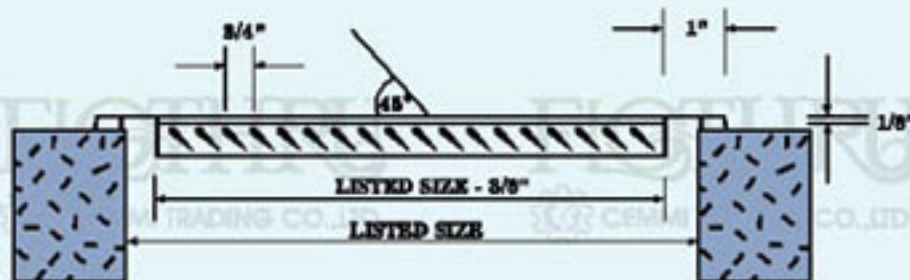

ANODIZED EXTRUDED ALUMINIUM AIR DIFFUSER FLAT FRAME RETURN AIR GRILLE

หน้าทวนอลูมิเนียมชนิดปัดเรียบ