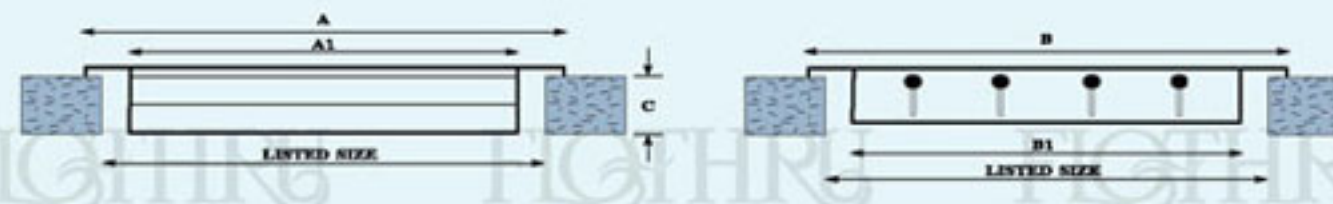

A = LISTED SIZE + 1 3/8"

B = LISTED SIZE + 1 3/8"

C = SAME FOR ALL SIZE

A1 = LISTED SIZE - 5/8"

B1 = LISTED SIZE - 5/8"

SIZE AVAILABLE FROM 4" X 6" UP TO 48" X 48" WITH 2" INCREMENT ON BOTH SIZES

**ANODIZED EXTRUDED ALUMINIUM AIR DIFFUSER**

**FLAT FRAME SINGLE DEFLECTION AIR GRILLE (HORIZONTAL)**

หัวจ่ายลมใบปรับได้ ชนิดปีกเรียบ (ใบเรียงแนวนอน)

**MODEL : FASG-H**

LISTED SIZE	A1	A	B1	B	C
4	11 3/8	13 3/8	3 3/8	5 3/8	1 1/2

A = LISTED SIZE + 1 3/8"

B = LISTED SIZE + 1 3/8"

C = SAME FOR ALL SIZE

A1 = LISTED SIZE - 5/8"

B1 = LISTED SIZE - 5/8"

SIZE AVAILABLE FROM 4" X 6" UP TO 48" X 48" WITH 2" INCREMENT ON BOTH SIZES