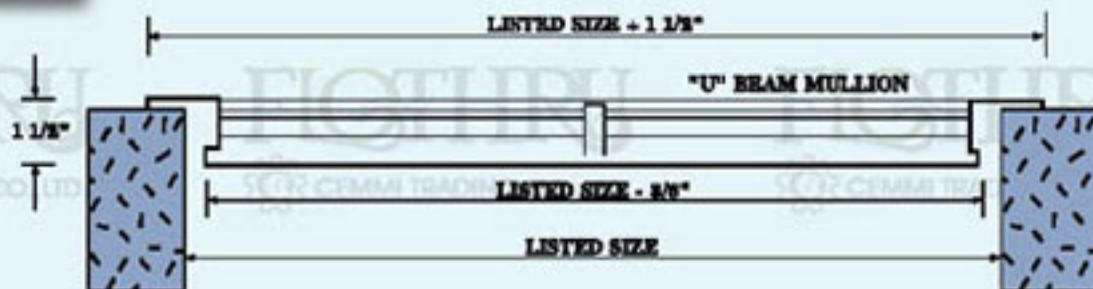

MODEL : FRAG

FOR USING AS RETURN AIR GRILLE
AND SIZE IS UPON REQUEST